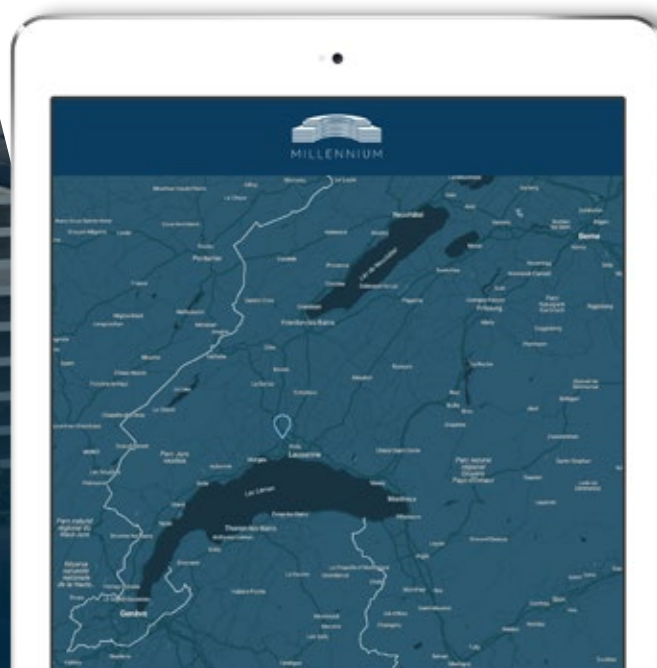

LIEUX EVENEMENTIELS

Le Millennium est l'endroit parfait pour organiser tout type d'événement jusqu'à 500 personnes, il répond particulièrement aux attentes des clients par son niveau d'intégration.

La perle technologique du Millennium est La Scène de 500 places, qui dispose d'une salle de réception de 450m² attenante pour les cocktails et dîners.

Le bâtiment possède 13 salles de conférences, allant de 50 à 150 m² et d'un Club discothèque parfait pour une soirée privée ou une réunion d'entreprise.

Véritable lieu de vie et de rencontre, le Millennium propose également tous les services du quotidien (fitness, restaurants, pressing, pharmacie, coiffure, etc.) et devient ainsi le Centre de Congrès le plus innovant et prestigieux de Suisse.

> **MATÉRIAUX HAUT DE GAMME ET TECHNOLOGIE DE POINTE**

> **SERVICE RESTAURATION ET AUDIO-VISUEL SUR SITE**

> **AGENCE ÉVÉNEMENTIELLE AVEC UNE ÉQUIPE D'EXPERTS QUI GÉNÈRENT DES IDÉES ET DES SOLUTIONS INNOVANTES POUR ASSURER LE SUCCÈS DES ÉVÉNEMENTS**

NOUS CONTACTER

Millennium - 1023 Crissier - Suisse

events@millennium.ch

millennium.ch/fr/evenements