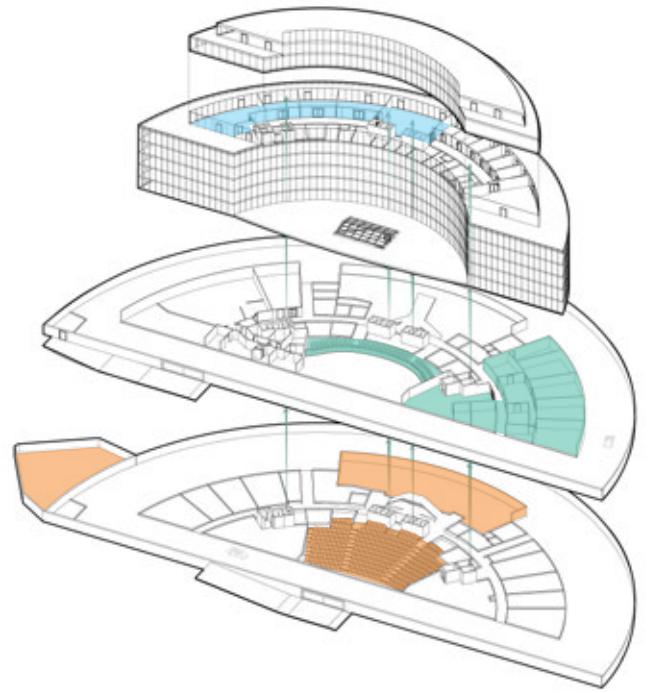

The building has 13 conference rooms, ranging from 50 to 150 sq meters, and a disco club for a private parties and business meetings.

True place of life, Millennium also offers all kind off services and is considered as one of the most innovative and prestigious Congress Center in Switzerland.

Total Event Areas Available: 2'800 sq meters

LEVEL 6

EXECUTIVE CONFERENCE CENTER

ROOM CAPACITY

ROOM	SQ METERS	THEATER	CLASSROOM	U-SHAPE	BOARDROOM	BANQUET	CABARET	COCKTAIL
 ROOM 1	105	82	36	30	30	60	36	100
ROOM 2	55	NA	NA	NA	13	NA	NA	NA
ROOM 3	55	NA	NA	NA	13	NA	NA	NA
ROOM 4	70	NA	NA	NA	19	NA	NA	NA