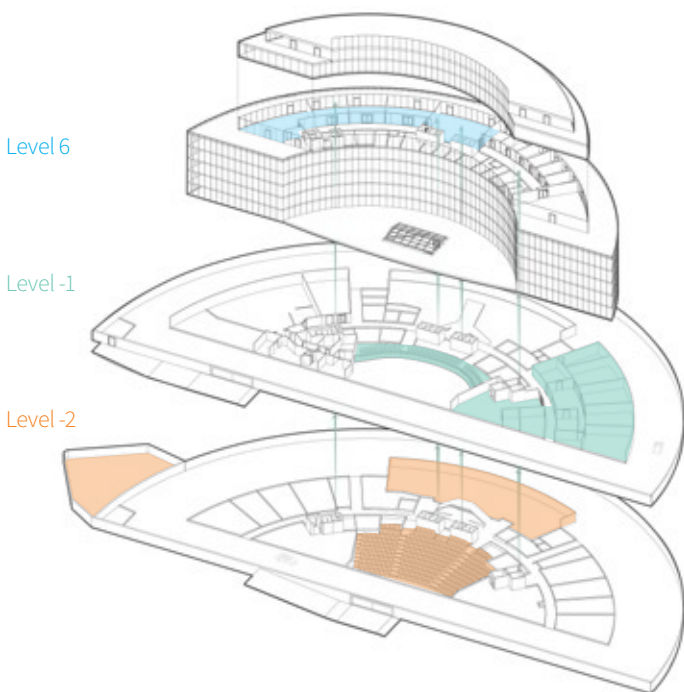

EVENT VENUES

Millennium is the perfect place to organize any type of events up to 500 people, meeting the top customer expectations through its high-level of customization.

The technological pearl of Millennium is its 500 Theater seats, which has an adjoining 450 sq meters reception hall for cocktails and dinners.

The building has 13 conference rooms, ranging from 50 to 150 sq meters, and a disco club for a private parties and business meetings.

True place of life, Millennium also offers all kind off services and is considered as one of the most innovative and prestigious Congress Center in Switzerland.

Total Event Areas Available: 2'800 sq meters

LEVEL 6

EXECUTIVE CONFERENCE CENTER

ROOM CAPACITY

ROOM	SQ METERS	THEATER	CLASSROOM	U-SHAPE	BOARDROOM	BANQUET	CABARET	COCKTAIL
 ROOM 1	105	82	36	30	30	60	36	100
ROOM 2	55	NA	NA	NA	13	NA	NA	NA
ROOM 3	55	NA	NA	NA	13	NA	NA	NA
ROOM 4	70	NA	NA	NA	19	NA	NA	NA

LEVEL -1

BUSINESS CONFERENCE CENTER

ROOM 1	40	45	16	14	14	NA	16	NA
ROOM 2	80	90	38	24	22	NA	36	80
ROOM 3	80	85	38	24	22	NA	36	80
ROOM 4	80	85	38	24	22	NA	36	80
ROOM 5	75	72	30	22	22	NA	32	80
ROOM 6	35	36	16	14	14	NA	16	NA
ROOM 7	35	31	18	14	14	NA	16	NA
ROOM 8	35	30	NA	NA	14	NA	NA	NA
CAFETERIA	110	NA	NA	NA	NA	60	NA	100