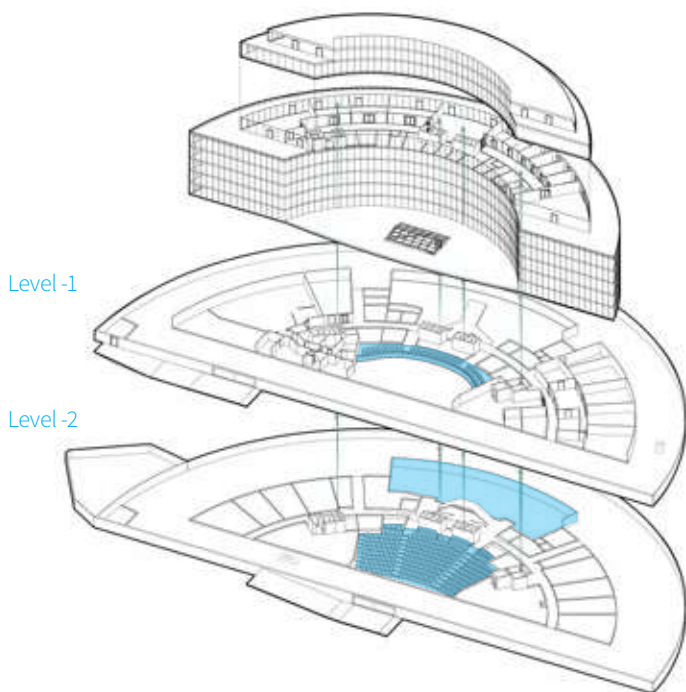

## LA SCENE

The Millennium' technological pearl has 500 seats and benefits from a technical equipment with a unique level of integration in Switzerland.

Comfort and versatility were our main concerns when it was created. La Scène is made to accommodate corporate presentations, artistic shows and video diffusion.

- > MOBILE LED SCREEN 22 X 4 METERS, PITCH 1.9MM, 8K
- > LIGHT AUTO-TRACKING SOLUTION, ULTRA SHARP AND CLEAN LIGHTING
- > MEYERSOUND SOUND SYSTEM CERTIFIED DOLBY ATMOS
- > FULL VIDEO PRODUCTION, MONITORING INTEGRATED ON STAGE
- > COMFORTABLE ARMCHAIR
- > LODGE SPACE OF 70 SQ METERS WITH AUDIO AND VIDEO MONITORING
- > BROADCASTING AND STREAMING MANAGEMENT
- > REINFORCED STAGE (FOR VEHICLES), 6 INDEPENDENT MOVING PART

Total Area Available: 800 sq meters