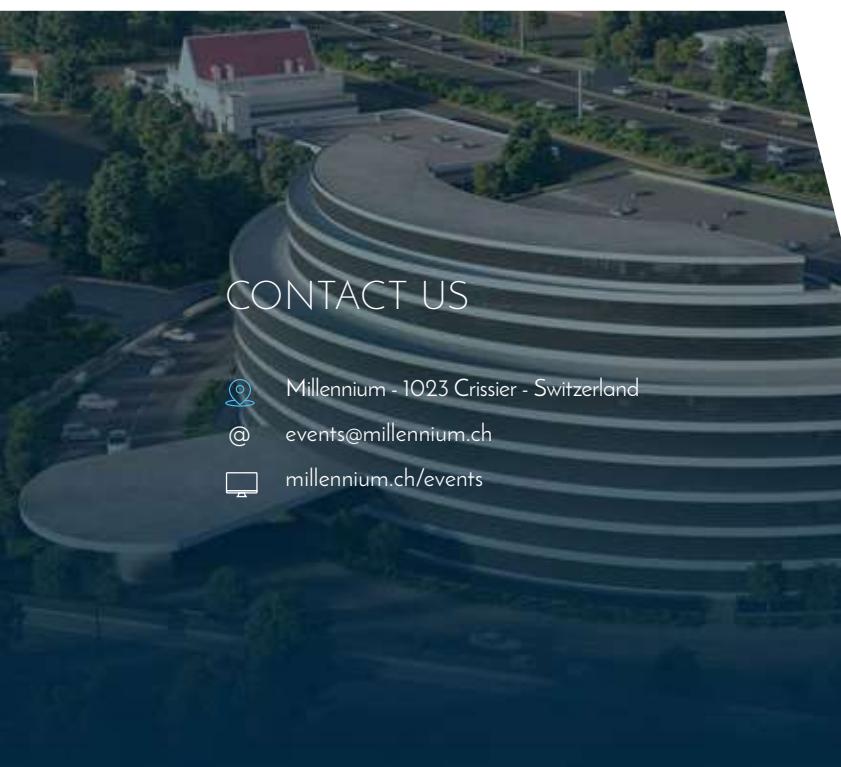

## LA SCENE

The Millennium' technological pearl has 500 seats and benefits from a technical equipment with a unique level of integration in Switzerland.

Comfort and versatility were our main concerns when it was created. La Scène is made to accommodate corporate presentations, artistic shows and video diffusion.

- > MOBILE LED SCREEN 22 X 4 METERS, PITCH 1.9MM, 8K
- > LIGHT AUTO-TRACKING SOLUTION, ULTRA SHARP AND CLEAN LIGHTING
- > MEYERSOUND SOUND SYSTEM CERTIFIED DOLBY ATMOS
- > FULL VIDEO PRODUCTION, MONITORING INTEGRATED ON STAGE
- > COMFORTABLE ARMCHAIR
- > LODGE SPACE OF 70 SQ METERS WITH AUDIO AND VIDEO MONITORING
- > BROADCASTING AND STREAMING MANAGEMENT
- > REINFORCED STAGE (FOR VEHICLES), 6 INDEPENDENT MOVING PART