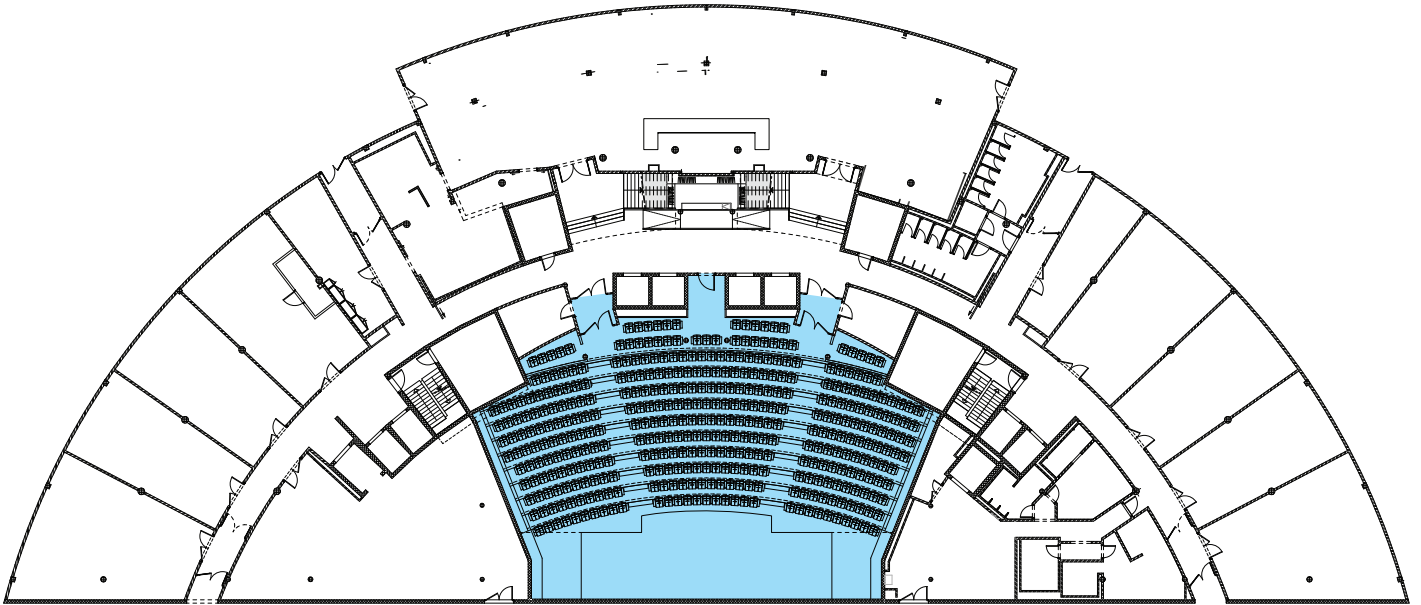

Total Area Available: 800 sq meters