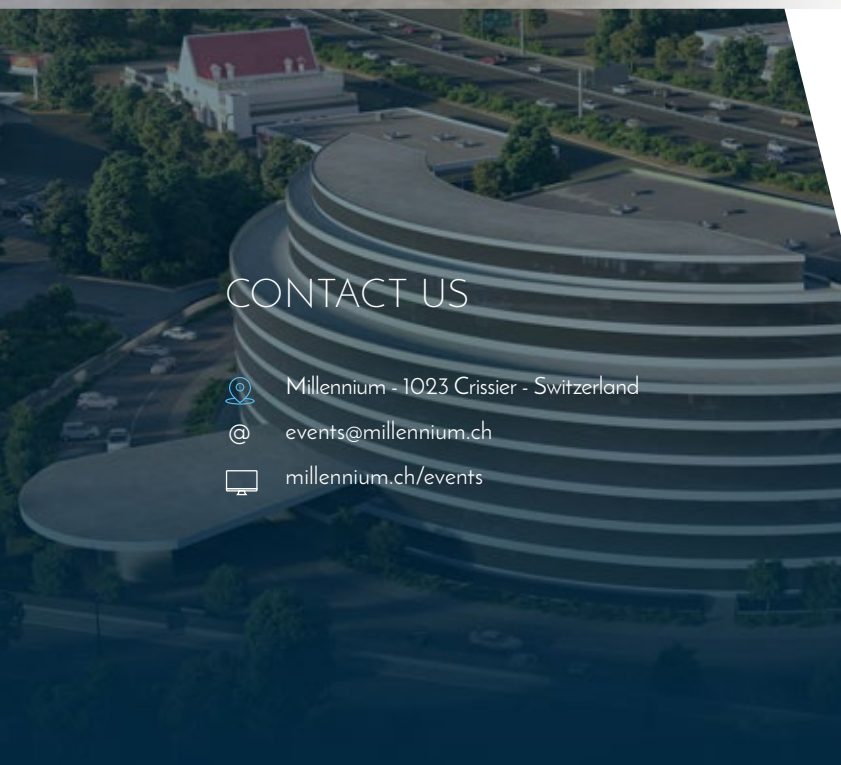

EXECUTIVE CONFERENCE CENTER

Located at the 6th floor, 5 premium executive rooms with outstanding view over lake and mountains offer comfortable space for meeting and catering including access on private terrace.

The windows of the building can be tinted on demand or automatically depending on the weather and sunlight conditions.

- > 100' LCD DISPLAY WITH WHITEBOARD FUNCTION INTEGRATED
- > MULTI-CONTENT SOLUTION DISPLAY
- > DISPLAY SIGNAGE (MONTHLY PROGRAM, SCHEDULE)
- > AUTOMATION DISPLAY (LIGHT, VIDEO SOURCE)
- > CAMERA WITH AUTO-FRAMING
- > CAMERAS, MAIN MICROPHONES AND SOUND SYSTEM INTEGRATED
- > WIRELESS AND DESK MICROPHONES
- > SOFT CODEC COMPATIBLE WITH ANY VIDEO CONFERENCE APP