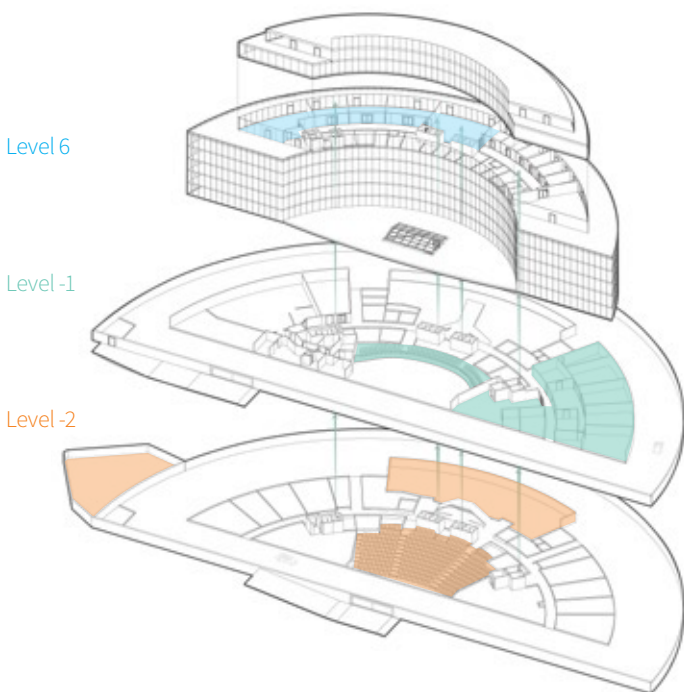

EVENT VENUES

Millennium is the perfect place to organize any type of events up to 500 people, meeting the top customer expectations through its high-level of customization.

The technological pearl of Millennium is its 500 Theater seats, which has an adjoining 450 sq meters reception hall for cocktails and dinners.

The building has 13 conference rooms, ranging from 50 to 150 sq meters, and a disco club for a private parties and business meetings.

True place of life, Millennium also offers all kind off services and is considered as one of the most innovative and prestigious Congress Center in Switzerland.

Total Event Areas Available: 2'800 sq meters

LEVEL 6 EXECUTIVE CONFERENCE CENTER

ROOM	SQ METERS	THEATER	CLASSROOM	U-SHAPE	BOARDROOM	BANQUET	CABARET	COCKTAIL
ROOM 1	105	82	36	30	30	60	36	100
ROOM 2	55	NA	NA	NA	13	NA	NA	NA
ROOM 3	55	NA	NA	NA	13	NA	NA	NA
ROOM 4	70	NA	NA	NA	19	NA	NA	NA
ROOM 5	135	NA	48	NA	NA	60	NA	120

LEVEL -1 BUSINESS CONFERENCE CENTER

ROOM 1	40	45	16	14	14	NA	16	NA
ROOM 2	80	90	38	24	22	NA	36	80
ROOM 3	80	85	38	24	22	NA	36	80
ROOM 4	80	85	38	24	22	NA	36	80
ROOM 5	75	72	30	22	22	NA	32	80
ROOM 6	35	36	16	14	14	NA	16	NA
ROOM 7	35	31	18	14	14	NA	16	NA
ROOM 8	35	30	NA	NA	14	NA	NA	NA
CAFETERIA	110	NA	NA	NA	NA	60	NA	100