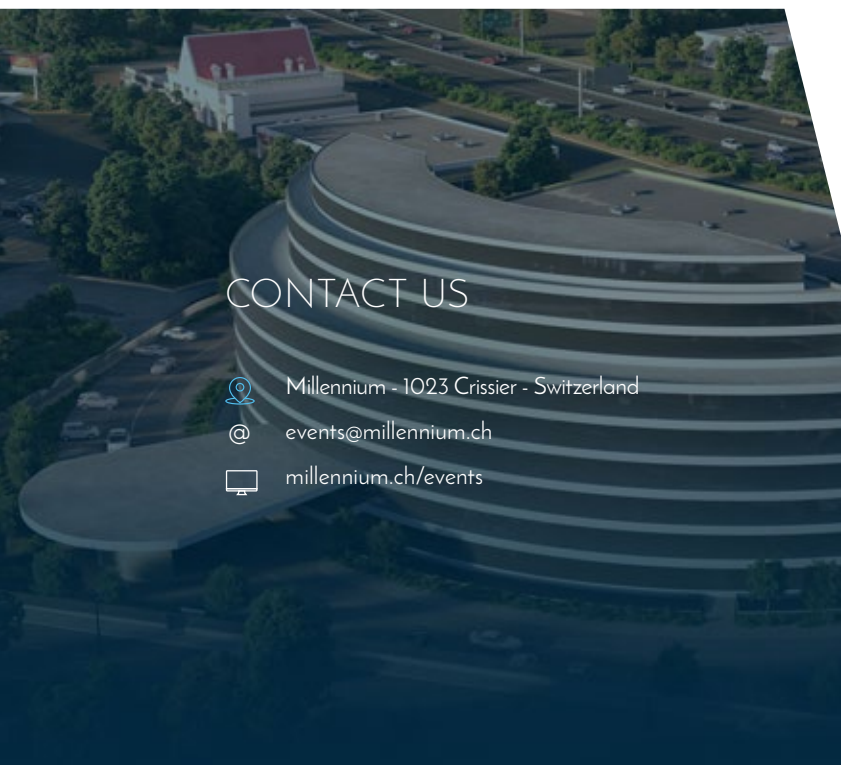

Millennium is the perfect place to organize any type of events up to 500 people, meeting the top customer expectations through its high-level of customization.

The technological pearl of Millennium is its 500 Theater seats, which has an adjoining 450 sq meters reception hall for cocktails and dinners.

The building has 13 conference rooms, ranging from 50 to 150 sq meters, and a disco club for a private parties and business meetings.

True place of life, Millennium also offers all kind off services and is considered as one of the most innovative and prestigious Congress Center in Switzerland.

> HIGH-END MATERIALS AND ADVANCED TECHNOLOGY

> ON-SITE CATERING AND AUDIO-VISUAL SERVICE

> EVENT AGENCY WITH A TEAM OF EXPERTS WHO GENERATE IDEAS AND SOLUTIONS FOR YOUR TAILOR-MADE EVENTS

CONTACT US

Millennium - 1023 Crissier - Switzerland

events@millennium.ch

millennium.ch/events